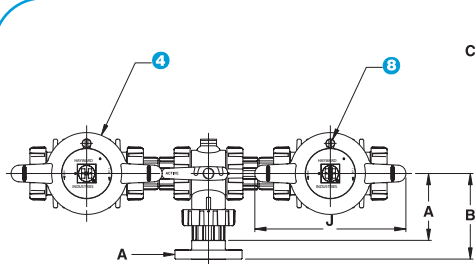

## Parts List Duplex Basket Strainer

1. Single Stem Lateral
2. Double Stem Lateral
3. Inlet Flange
4. Cover
5. Strainer Body
6. Spool
7. Drain Plug
8. Vent Plug