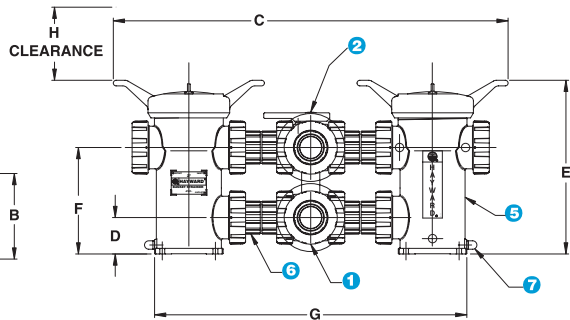

## Parts List Duplex Basket Strainer

1. Single Stem Lateral
2. Double Stem Lateral
3. Inlet Flange
4. Cover
5. Strainer Body
6. Spool
7. Drain Plug
8. Vent Plug